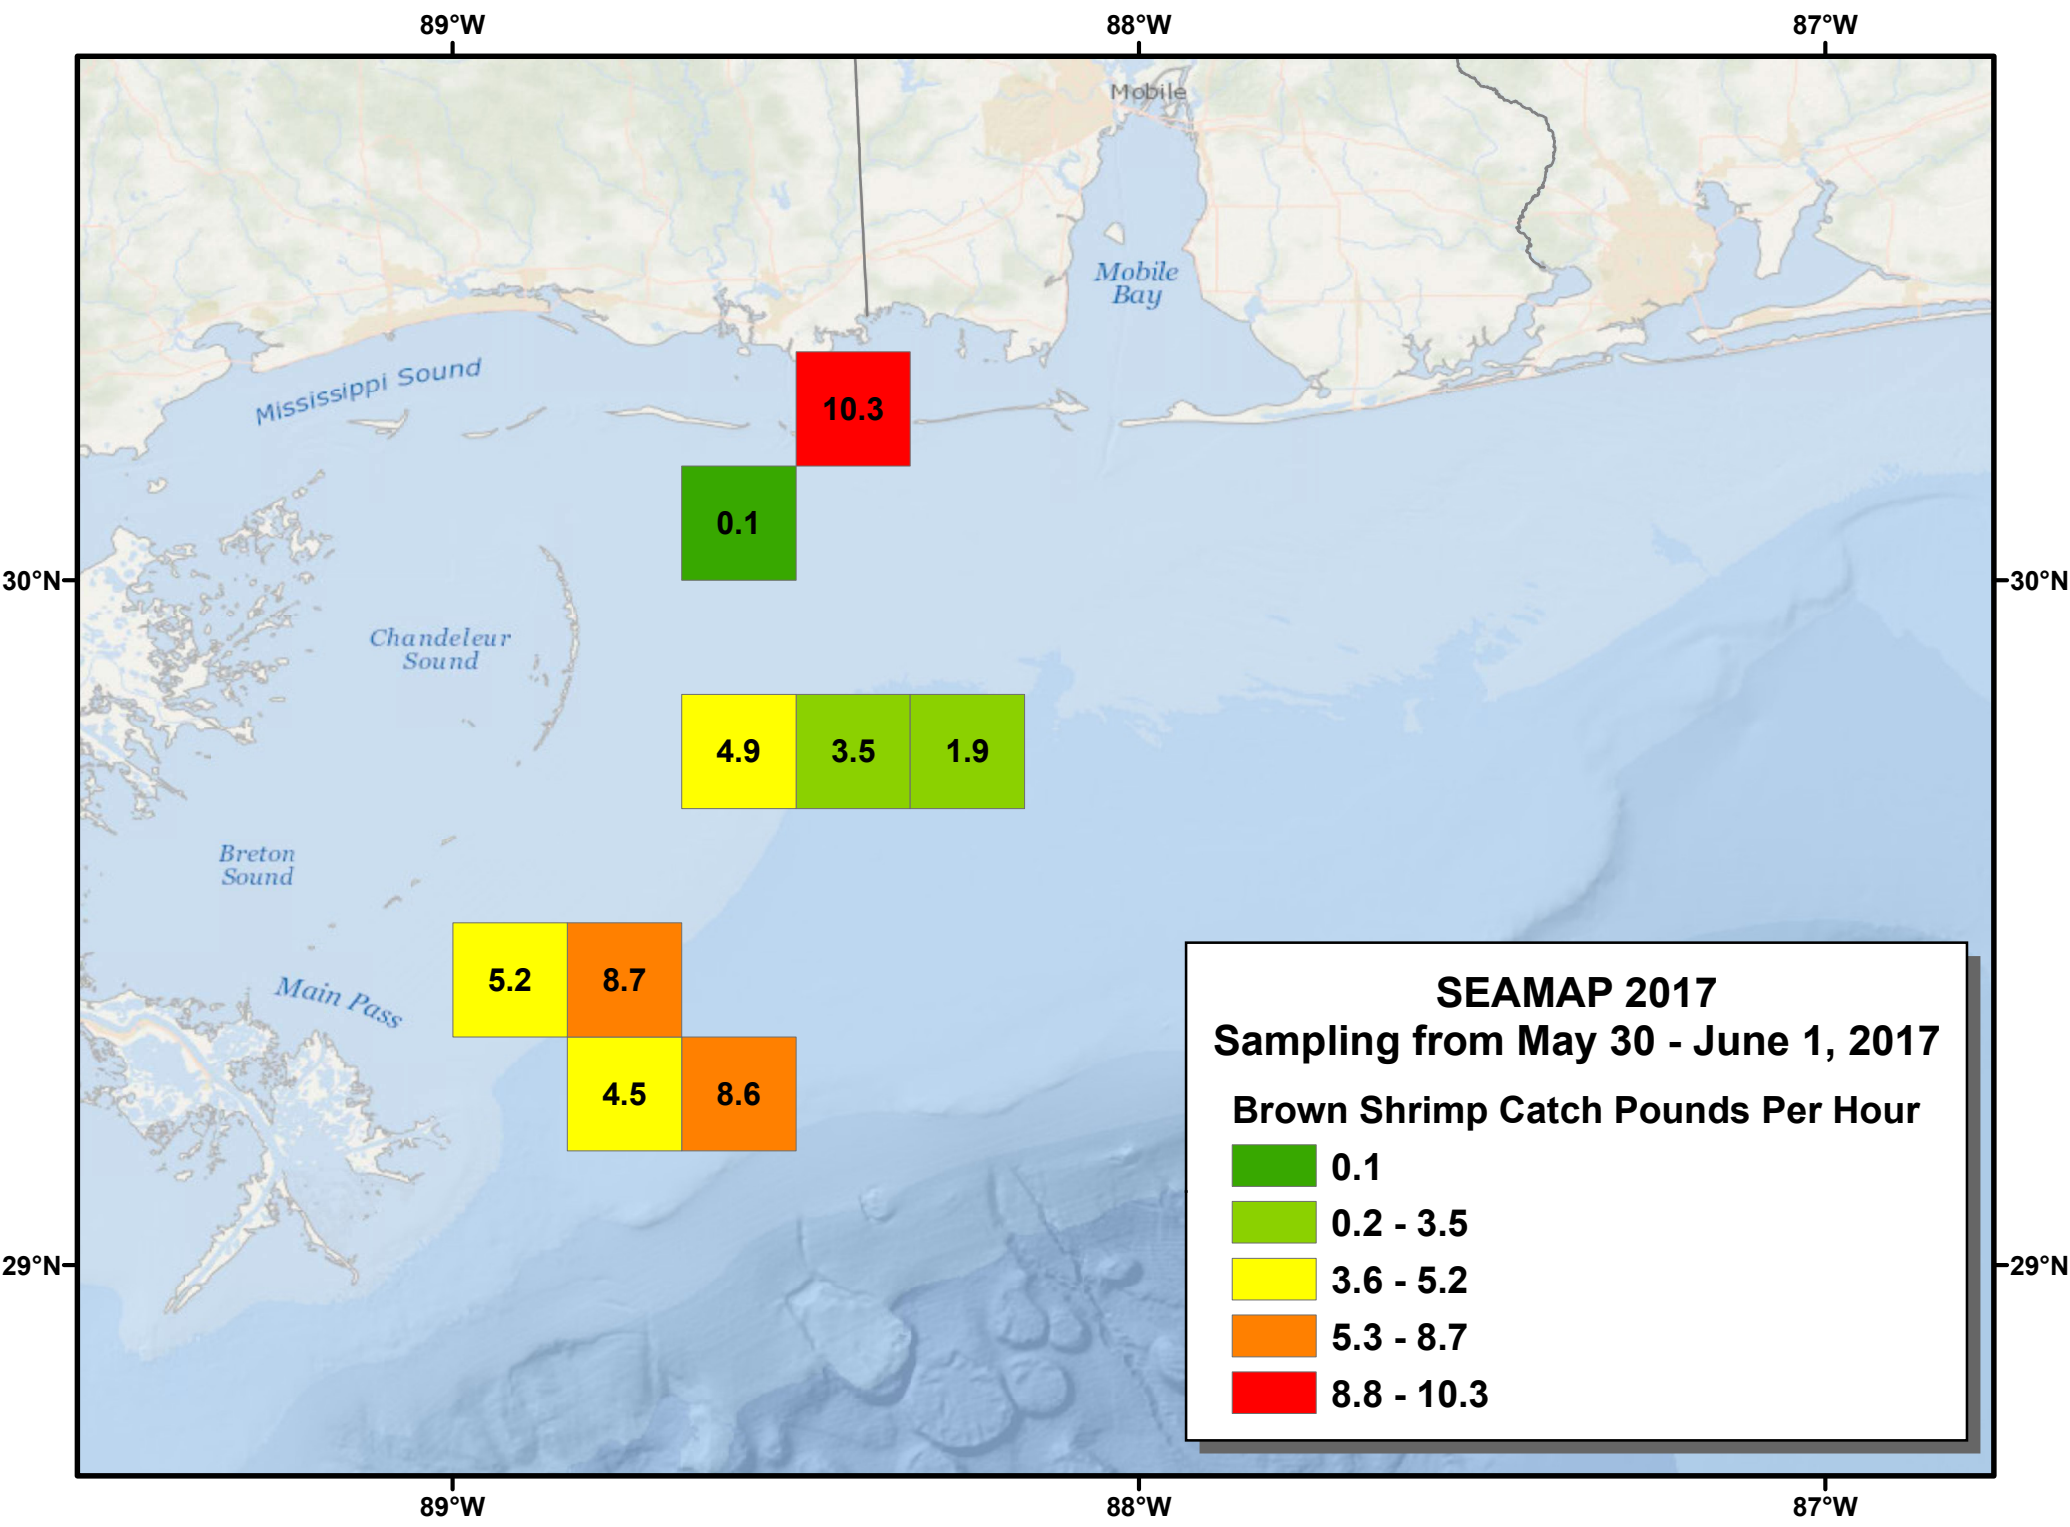

SEAMAP 2017
Sampling from May 30 - June 1, 2017

Vessel

- Mississippi - Tommy Munro

30

22

23

17

14