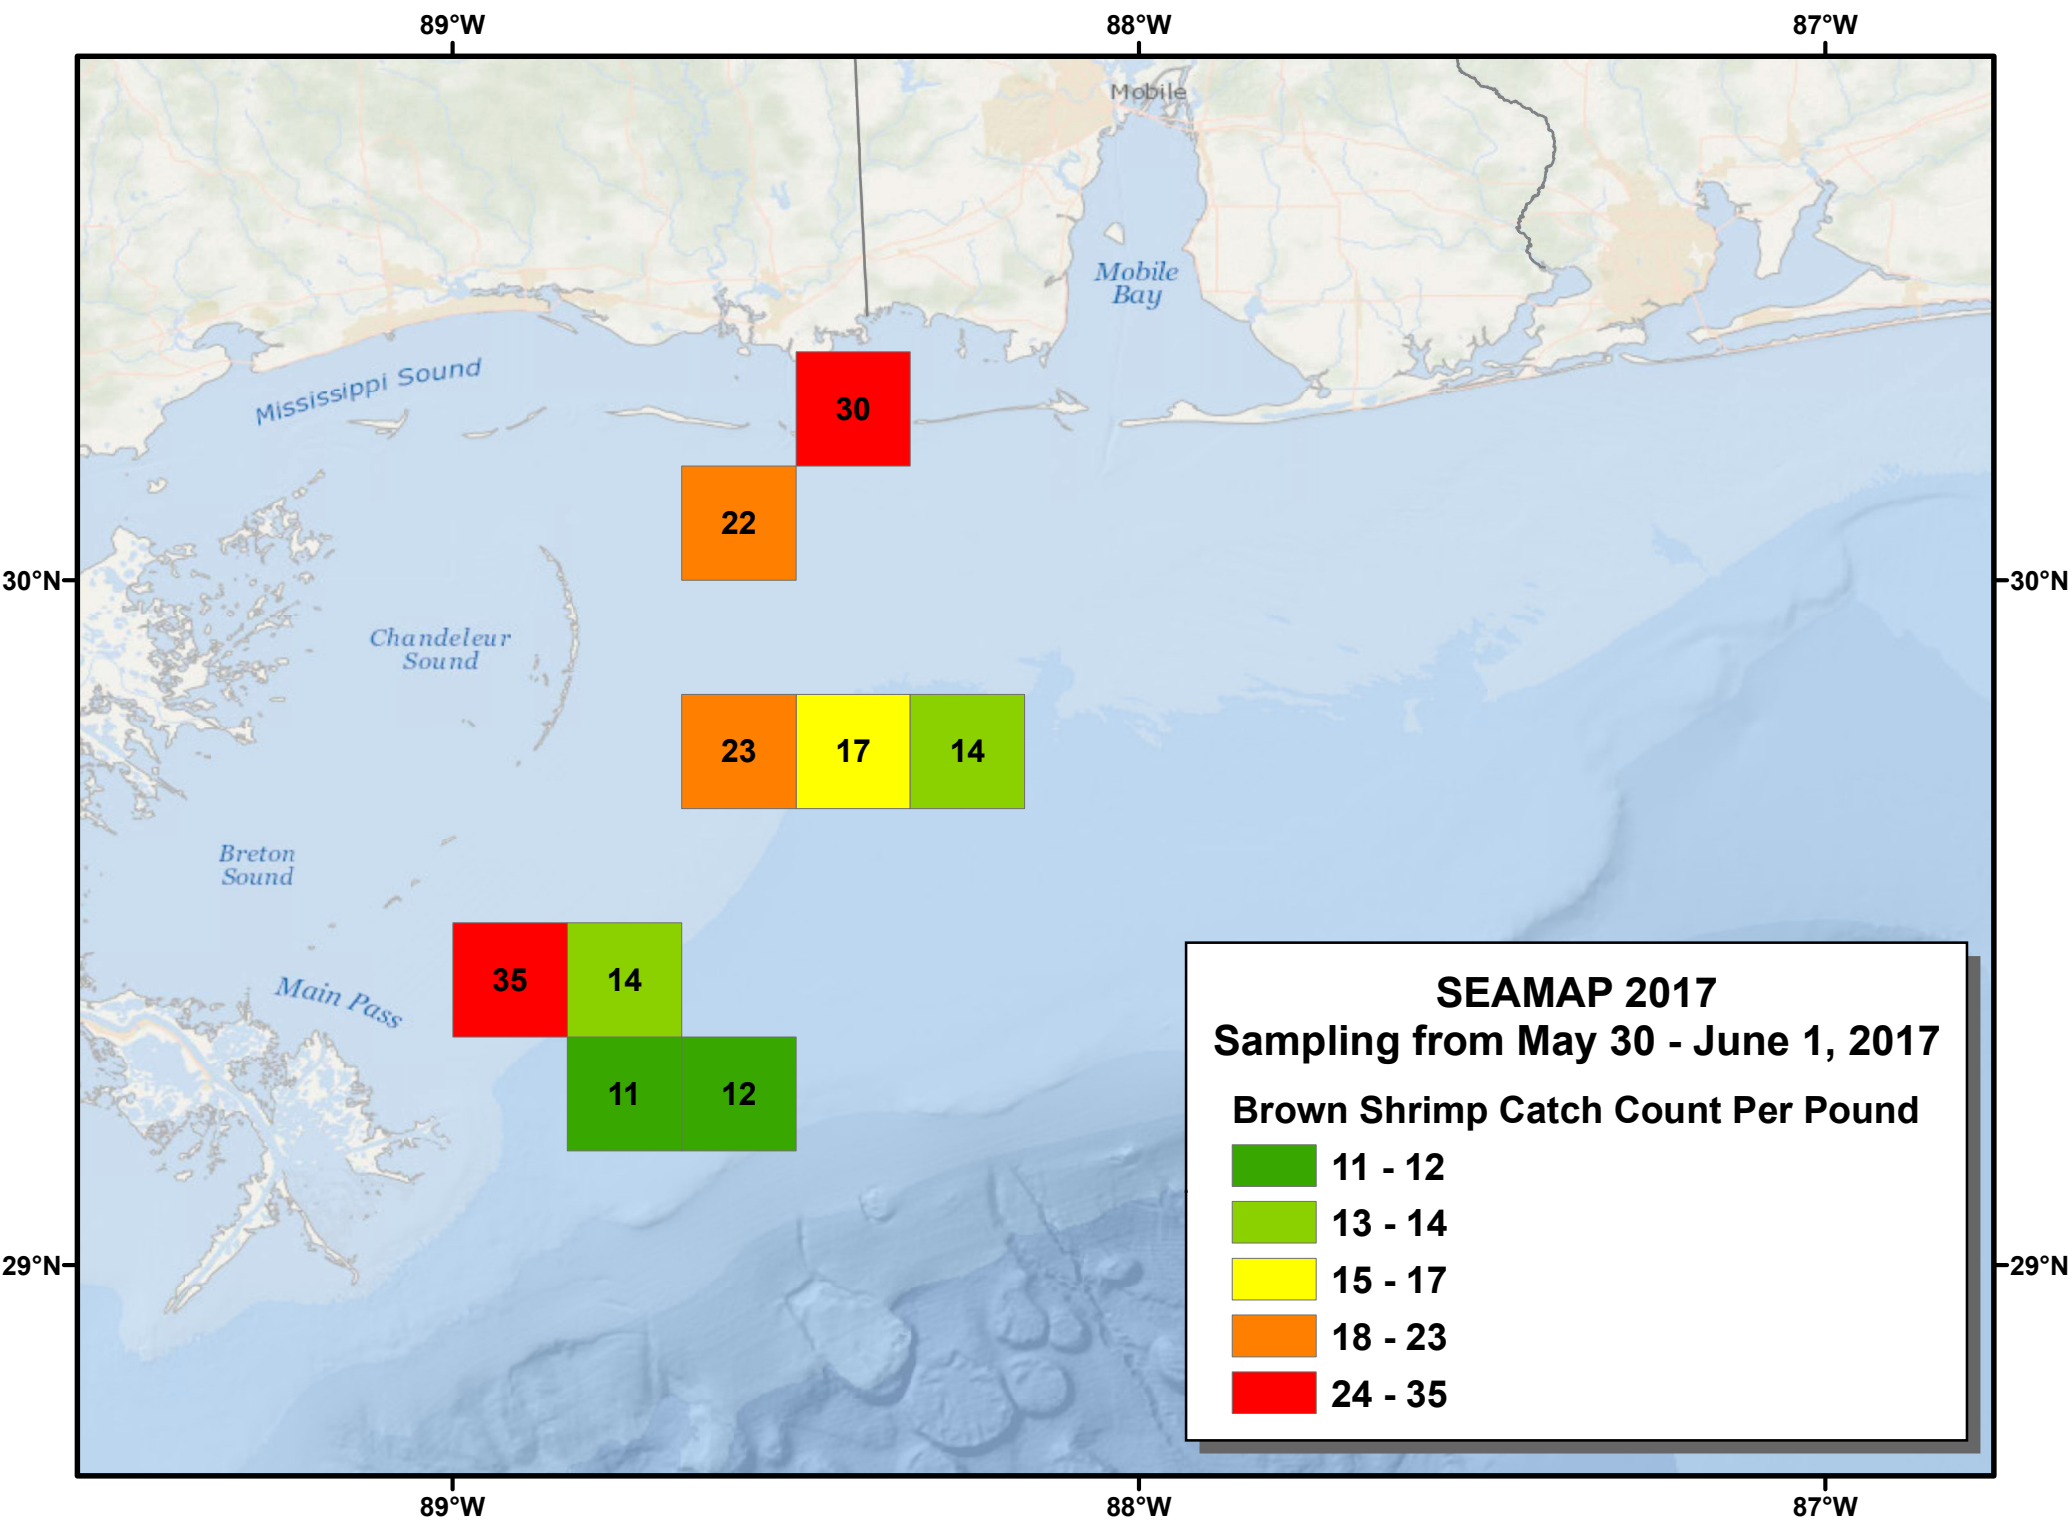

SEAMAP 2017
Sampling from May 30 - June 1, 2017

Vessel

- Mississippi - Tommy Munro

30

22

23

17

14